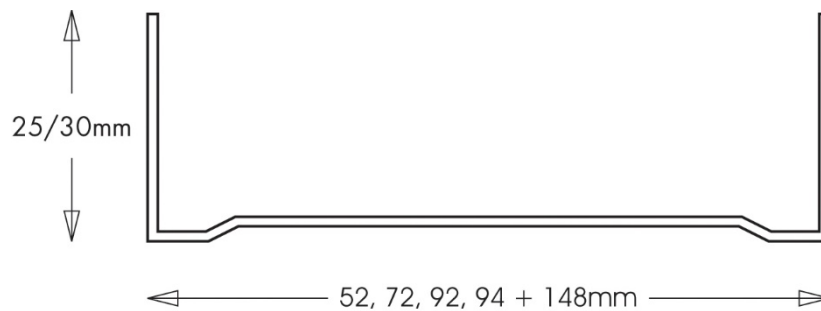

**PRODUCT DATA SHEET**

148mm Standard Track Profile 3M

Item: 58148

Description	58148
Specification	Eco Stud Partition profiles are a low cost, high quality metal friction fit construction used to form the support frame for non-load bearing plasterboard partitions.
Product Group	Partition Profile
Product Category	Standard Track Profile
Material	Galvanised Steel
Material Thickness	.45mm
Colour	Mill Finish
Reaction to Fire	D
Length	3m