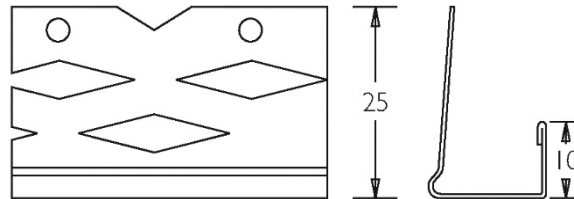

PRODUCT DATA SHEET

15mm Galvanised Edge Bead 3.0M

Item: EBG3015

Description	EBG3015
Specification	The Profile Store range of Stop and Edge Beads are designed to reinforce the edges of plasterboard. The edges of the perforated face must be fixed flush to the face of the board prior to finishing. The edge bead profile is fixed to the board whilst in the process of installation, and provides edge protection at ceiling heads or window reveals.
Product Group	Drywall Bead
Product Category	Edge Bead
Material	Galvanised Steel
Material Thickness	0.45mm
Colour	Mill Finish
Reaction to Fire	D
Length	3.0m