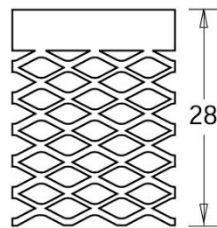

## PRODUCT DATA SHEET

3-6mm Galvanised Steel Corner Bead 2.4M

Item: MMG

MMG

28mm Mini Mesh Bead

Description	MMG
Specification	Angle Beads provide a true arris that protects and reinforces plaster where it is most vulnerable .The expanded metal wings ensure that the bead is firmly embedded in the plaster.
Product Group	Render & Plaster Bead
Product Category	Corner Bead
Material	Galvanised Steel
Material Thickness	.45mm
Colour	Mill Finish
Reaction to Fire	D
Length	2.4/3m
Package	50 piece