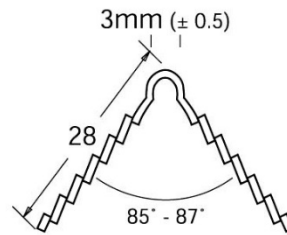

## PRODUCT DATA SHEET

3-6mm Galvanised Steel Corner Bead 2.4M

Item: MMG

MMG

28mm Mini Mesh Bead

Description	MMG
Specification	Angle Beads provide a true arris that protects and reinforces plaster where it is most vulnerable .The expanded metal wings ensure that the bead is firmly embedded in the plaster.
Product Group	Render & Plaster Bead
Product Category	Corner Bead
Material	Galvanised Steel
Material Thickness	.45mm
Colour	Mill Finish
Reaction to Fire	D
Length	2.4/3m
Package	50 piece