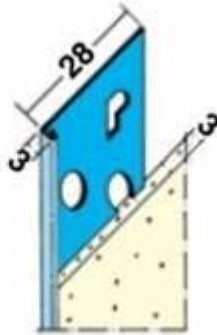

## PRODUCT DATA SHEET

3mm Galv Stop Bead 2.4M

Item: SBG303

Description	Internal drywall stop/end plaster skim profile
Specification	Corner profile made from galvanized steel, for thin coating 3 mm skim.
Product Group	Render stops/Architrave beads
Product Category	Stop Bead
Material	Galvanised Steel
Material Thickness	.45mm
Colour	Mill Finish
Reaction to Fire	A1
Length	2.4/3m