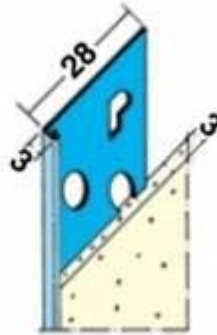

## PRODUCT DATA SHEET

3mm Galv Stop Bead 3.0M

Item: SBG303

Description	Internal drywall stop/end plaster skim profile
Specification	Corner profile made from galvanized steel, for thin coating 3 mm skim.
Product Group	Render stops/Architrave beads
Product Category	Stop Bead
Material	Galvanised Steel
Material Thickness	.45mm
Colour	Mill Finish
Reaction to Fire	A1
Length	2.4/3m