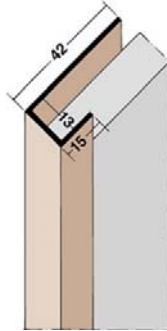

## PRODUCT DATA SHEET

42mm x 13mm x 15mm White PVC Edge Channel Profile U Profile

Item: 3563

Description	Façade Profile
Specification	PVC connection and edge profile (U profile) is perfect for attaching façade slabs in various positions, e.g. window and door soffits. It also covers cut edges, together with any unevenness. Suitable for façade cladding up to 13 mm.
Product Group	Façade Profile
Product Category	Channel
Material	PVC
Material Thickness	1.5 mm
Colour	White/Black
Reaction to Fire	B1
Length	2.5m