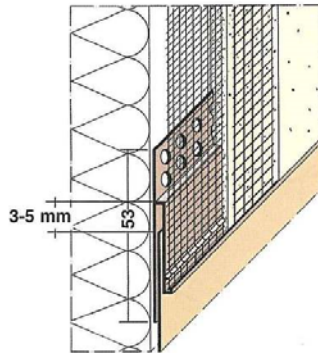

PRODUCT DATA SHEET

53mm x 3.5mm x 250cm PVC / Glass Fibre Horizontal Joint Mesh Profile

Item: 3749

Description	Horizontal Joint with Mesh
Specification	Quick and easy to install. Crack-free transition between thin layer plaster and wall flashing. High level of crack resistance due to less PVC. No water ingress during wind and heavy rain. Render sealing edge prevents the capillary rise of water
Product Group	Façade Profile
Product Category	Sheet Connection Profile
Material	PVC
Material Thickness	1.5 mm
Colour	White
Reaction to Fire	B1
Length	2.5m