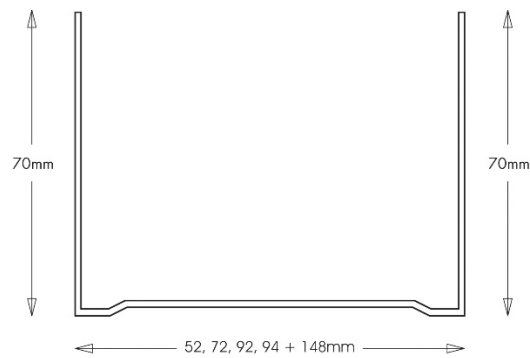

**PRODUCT DATA SHEET**

72mm Extra Deep Track Profile 3M

Item: 5872-ED

Description	5872-ED
Specification	Eco Stud Partition profiles are a low cost, high quality metal friction fit construction used to form the support frame for non-load bearing plasterboard partitions.
Product Group	Partition Profile
Product Category	Standard Track Profile
Material	Galvanised Steel
Material Thickness	.45mm
Colour	Mill Finish
Reaction to Fire	D
Length	3m