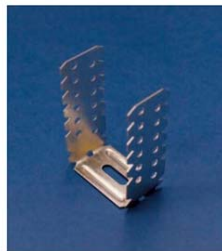

PRODUCT DATA SHEET

Adjustable Bracket 75mm

Item: 6168

6168

Description	6168
Specification	Eco Stud Partition profiles are a low cost, high quality metal friction fit construction used to form the support frame for non-load bearing plasterboard partitions. Eco profiles are manufactured to the highest possible quality and fully conform with BS 7364: 1990.
Product Group	Wall Lining
Product Category	Adjustable Bracket
Material	Galvanised Steel
Material Thickness	0.5mm
Colour	Mill Finish
Reaction to Fire	A1
Length	75mm x 75mm