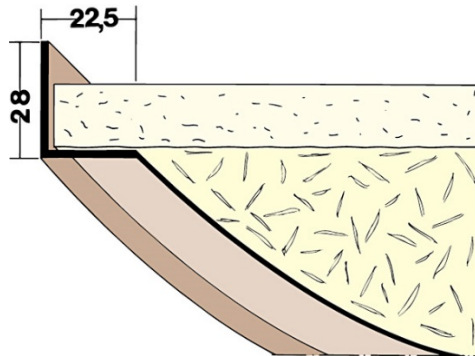

## PRODUCT DATA SHEET

Curved Ceiling PVC Edge Bead 2.5M

Item: 3769

Description	3769
Specification	PVC corner profile to realise curved connections of mineral fibre ceilings, e. g. columns or curved walls. External diameter > 0,28 m. Internal diameter > 2,45 m. Possible waves at the support flange are smoothed with warm air appliance, e. g. hairdryer
Product Group	Drywall Bead
Product Category	Edge Bead
Material	PVC
Material Thickness	1.5mm
Colour	White
Reaction to Fire	B1
Length	3.0m