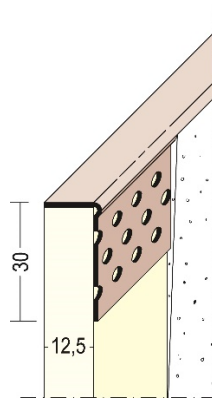

## PRODUCT DATA SHEET

Dry Wall Face Fit Edge Bead Profile 30mm x 12.5mm x 3

Item: 3786

Description	3786
Specification	PVC profile for creating edges that are filled on one side. Profiles must also be fastened with galvanised clips.
Product Group	Drywall Bead
Product Category	Edge Bead
Material	PVC
Material Thickness	1.5mm
Colour	White
Reaction to Fire	B1
Length	3.0m