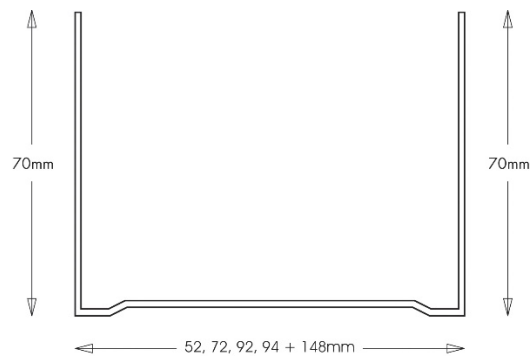

PRODUCT DATA SHEET

Eco Extra Deep Track Profile

Item: 5851-ED

Description	5851-ED
Specification	Eco Stud Partition profiles are a low cost, high quality metal friction fit construction used to form the support frame for non-load bearing plasterboard partitions.
Product Group	Partition Profile
Product Category	Standard Track Profile
Material	Galvanised Steel
Material Thickness	.45mm
Colour	Mill Finish
Reaction to Fire	D
Length	3m