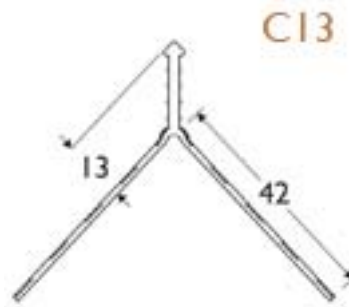

PRODUCT DATA SHEET

Item: C13

Description	Corner bead
Specification	The PVC Corner bead profile for a wide range of applications. Dimensions: 13mm x 42 mm
Product Group	Render & Plaster bead
Product Category	Render & plaster bead
Material	PVC
Material Thickness	2,5 mm
Colour	white
Reaction to Fire	B1
Length	250 cm