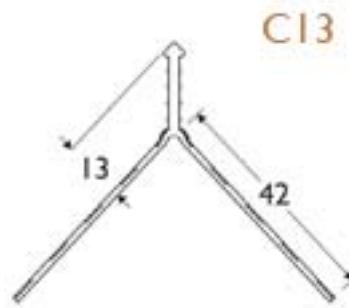

PRODUCT DATA SHEET

13mm PVC Corner Bead

Item: C13IV

Description	Corner bead
Specification	The PVC Corner bead profile for a wide range of applications. Dimensions: 13mm x 42 mm
Product Group	Render & Plaster bead
Product Category	Render & plaster bead
Material	PVC
Material Thickness	2,5 mm
Colour	Ivory
Reaction to Fire	B1
Length	250 cm