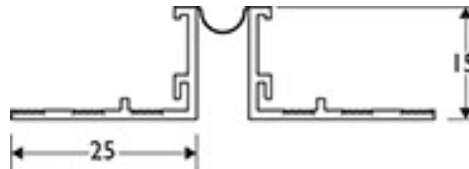

PRODUCT DATA SHEET

15-17mm PVC Movement Bead

Item: M15

Description	Movement bead
Specification	The PVC Movement bead profile for a wide range of applications. Dimensions: 25mm x 15 mm
Product Group	Render & Plaster bead
Product Category	Render & plaster bead
Material	PVC
Material Thickness	2,5 mm
Colour	White
Reaction to Fire	B1
Length	250 cm