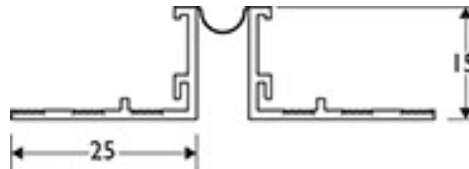

PRODUCT DATA SHEET

15-17mm PVC Movement Bead

Item: M15IV

Description	Movement bead
Specification	The PVC Movement bead profile for a wide range of applications. Dimensions: 25mm x 15 mm
Product Group	Render & Plaster bead
Product Category	Render & plaster bead
Material	PVC
Material Thickness	2,5 mm
Colour	Ivory
Reaction to Fire	B1
Length	250 cm