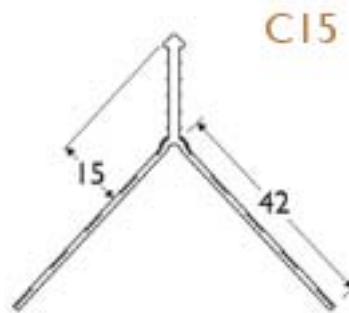

PRODUCT DATA SHEET

15mm PVC Corner Bead

Item: C15

Description	Corner bead
Specification	The PVC Corner bead profile for a wide range of applications. Dimensions: 15mm x 42 mm
Product Group	Render & Plaster bead
Product Category	Render & plaster bead
Material	PVC
Material Thickness	2,5 mm
Colour	white
Reaction to Fire	B1
Length	250 cm