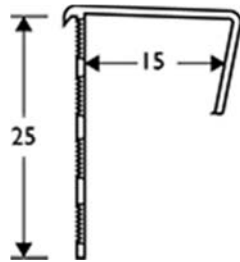

## PRODUCT DATA SHEET

Item: E15

Description	Movement bead with Mesh
Specification	The PVC edge bead with mesh profile for a wide range of applications. Dimensions: 25mm x 15 mm
Product Group	Render & Plaster bead
Product Category	Render & plaster bead
Material	PVC
Material Thickness	2,5 mm
Colour	White
Reaction to Fire	B1
Length	250 cm