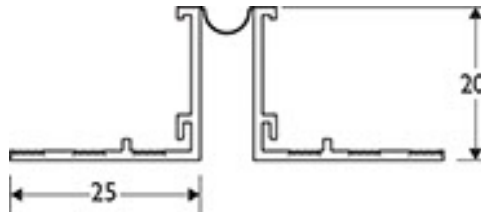

PRODUCT DATA SHEET

20-22mm PVC Movement Bead

Item: M20

| | |
|--------------------|--|
| Description | Movement bead |
| Specification | The PVC Movement bead profile for a wide range of applications. Dimensions: 25mm x 20 mm |
| Product Group | Render & Plaster bead |
| Product Category | Render & plaster bead |
| Material | PVC |
| Material Thickness | 2,5 mm |
| Colour | White |
| Reaction to Fire | B1 |
| Length | 250 cm |