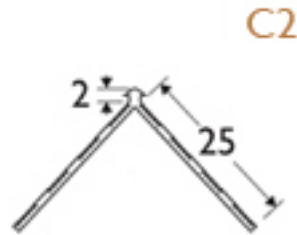

PRODUCT DATA SHEET

2mm PVC Corner Bead

Item: C2

Description	Corner bead
Specification	The PVC Corner bead profile for a wide range of applications. Dimensions: 2mm x 25 mm
Product Group	Render & Plaster bead
Product Category	Render & plaster bead
Material	PVC
Material Thickness	2,5 mm
Colour	white
Reaction to Fire	B1
Length	250 cm