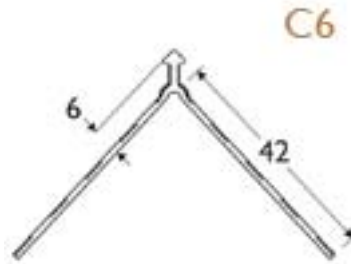

PRODUCT DATA SHEET

6mm PVC Corner Bead

Item: C6

Description	Corner bead
Specification	The PVC Corner bead profile for a wide range of applications. Dimensions: 6mm x 42 mm
Product Group	Render & Plaster bead
Product Category	Render & plaster bead
Material	PVC
Material Thickness	2,5 mm
Colour	white
Reaction to Fire	B1
Length	250 cm