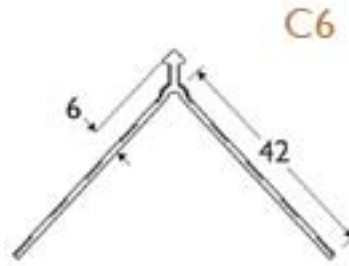

PRODUCT DATA SHEET

6mm PVC Corner Bead

Item: C6IV

Description	Corner bead
Specification	The PVC Corner bead profile for a wide range of applications. Dimensions: 6mm x 42 mm
Product Group	Render & Plaster bead
Product Category	Render & plaster bead
Material	PVC
Material Thickness	2,5 mm
Colour	Ivory
Reaction to Fire	B1
Length	250 cm