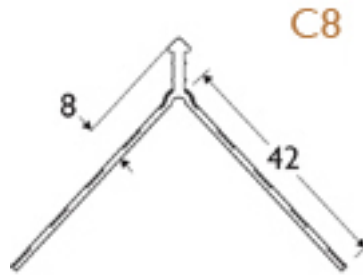

PRODUCT DATA SHEET

8mm PVC Corner Bead

Item: C8IV

Description	Corner bead
Specification	The PVC Corner bead profile for a wide range of applications. Dimensions: 8mm x 42 mm
Product Group	Render & Plaster bead
Product Category	Render & plaster bead
Material	PVC
Material Thickness	2,5 mm
Colour	Ivory
Reaction to Fire	B1
Length	250 cm