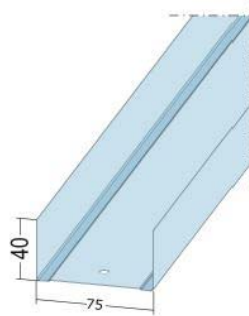

## PRODUCT DATA SHEET

Track profile 40 x 75 x 40 mm

Item: 5233/40

Description	UW 75 U-wall profile
Specification	Manufactured according to DIN EN 14195 / DIN 18182/1
Product Group	Dry Lining   Lightweight steel constructions   Partitions and Wall Lining Dry Lining   Lightweight steel constructions   Wide span profiles
Product Category	Wall profiles   MINI
Material	Galvanised steel
Material Thickness	0,6 mm
Colour	White
Reaction to Fire	A1
Length	4m