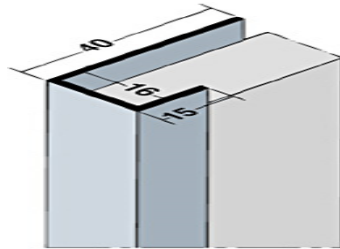

PRODUCT DATA SHEET

White PVC Clip on Profile 20mm x 10mm x 9.5mm x 250 cm

Item: 3738

Description	Façade Profile
Specification	Clip-on profiles made of PVC. For different thicknesses of plasterboards to provide exact edging and connection. Do not skim - prime only
Product Group	Façade Profile
Product Category	Channel
Material	PVC
Material Thickness	1.5 mm
Colour	White/Black
Reaction to Fire	B1
Length	2.5m