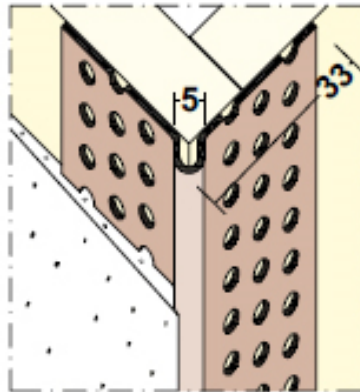

PRODUCT DATA SHEET

Wide Wing PVC Corner Bead 3.0M

Item: 3763

Description	3763
Specification	PVC corner profile with long filler sides for covering cracks in the cut edge area. Profiles must also be fastened with galvanised clips.
Product Group	Drywall Bead
Product Category	Corner Bead
Material	PVC
Material Thickness	0.45mm
Colour	White
Reaction to Fire	B1
Length	3.0m